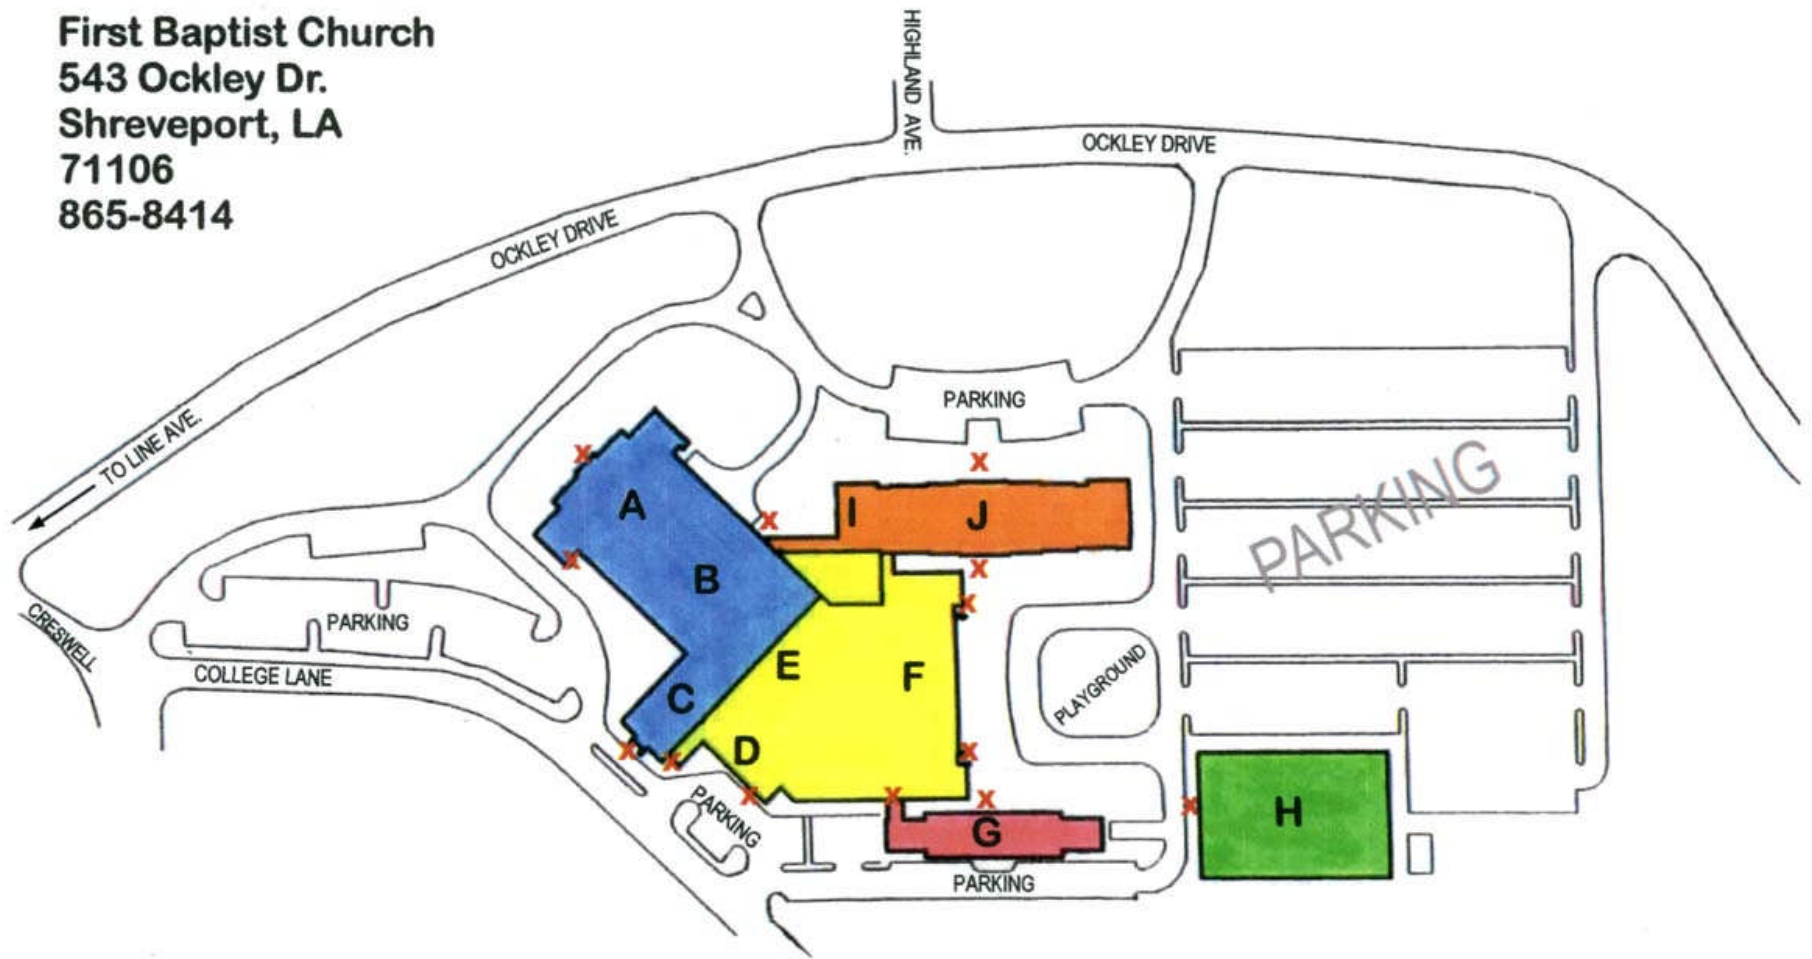

First Baptist Church
543 Ockley Dr.
Shreveport, LA
71106
865-8414

A - SANCTUARY
 B - FELLOWSHIP HALL
 (Basement Level)
 C - CHAPEL

D - PARLOR
 E - OFFICES
 F - HUNTER HALL

G - MIDDLETON HALL

H - ACTIVITIES CENTER

X ENTRANCES

I - LIBRARY
 J - DODD HALL